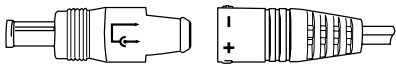

Exchangeable plugs

Connecting the exchangeable plugs is a snap! All plugs have a snap-lock for added safety. Both plug ends are clearly marked to connect desired polarity.

Art. no. 131123

3615

- L: 14,5
- Dy: 3,5

Art. no. 131120

3617

- L: 12
- Dy: 5,5
- Di: 2,5

Art. no. 131193

3618

- L: 9,5 • Dy: 5,5
- Di: 2,45

Art. no. 131124

3620